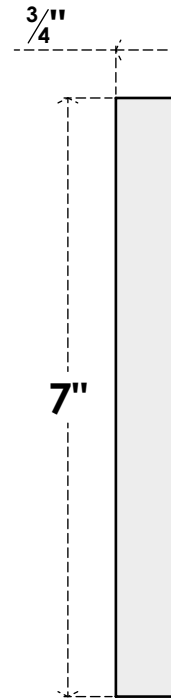

ROSP070X070X075SDG00

7"W X 7"H X 3/4"P STANDARD SEDGWICK ROSETTE WITH SQUARE EDGE,
ARCHITECTURAL GRADE PVC

FRONT

SIDE

EKENA MILLWORK
2300 WEST MAIN ST.
CLARKSVILLE, TX 75426
TOLL FREE: 866-607-0453
WWW.EKENAMILLWORK.COM

NOTES

1. INSTALLATION TO BE COMPLETED IN ACCORDANCE WITH MANUFACTURER'S SPECIFICATIONS.
2. DRAWING MAY NOT BE TO SCALE
3. THIS DRAWING IS INTENDED FOR DESIGN AND PLANNING PURPOSES ONLY.
4. ALL INFORMATION CONTAINED HEREIN WAS CURRENT AT THE TIME OF DEVELOPMENT BUT MUST BE REVIEWED AND APPROVED BY THE PRODUCT MANUFACTURER TO BE CONSIDERED ACCURATE.
5. ARCHITECTURAL GRADE PVC PRODUCTS ARE MADE FROM EXPANDED CELLULAR PVC AND COME NATURALLY WHITE BUT MAY BE PAINTED