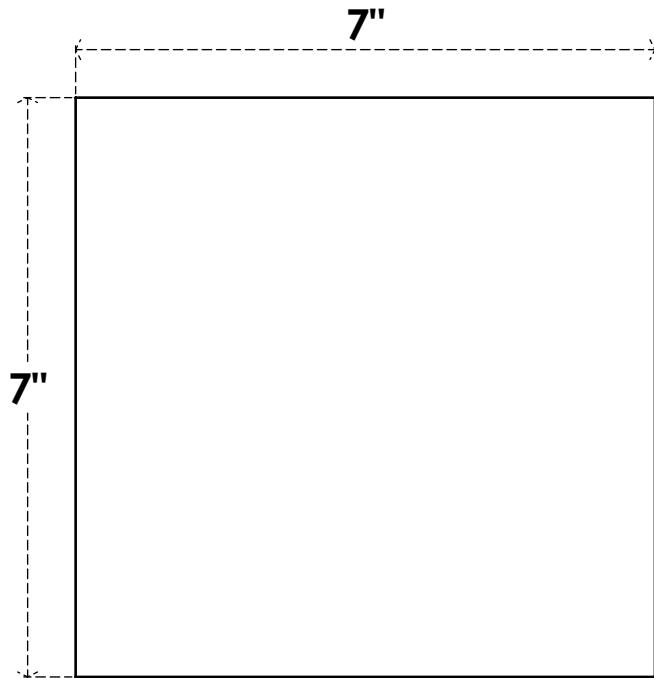

ROSP070X070X075SDG00

7"W X 7"H X 3/4"P STANDARD SEDGWICK ROSETTE WITH SQUARE EDGE,
ARCHITECTURAL GRADE PVC

FRONT

SIDE

EKENA MILLWORK
2300 WEST MAIN ST.
CLARKSVILLE, TX 75426
TOLL FREE: 866-607-0453
WWW.EKENAMILLWORK.COM